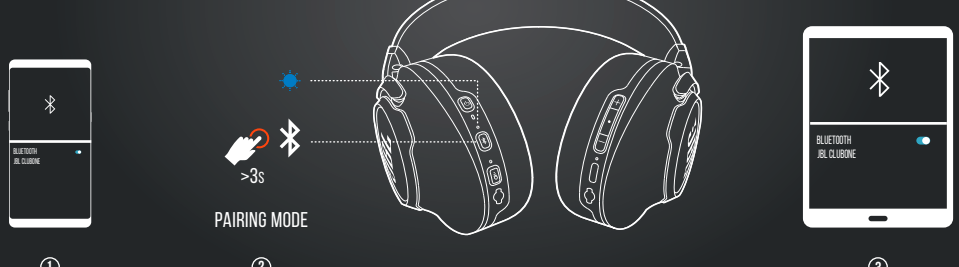

## BUTTON COMMAND

## \* AMBIENT AWARE / TALKTHRU

ON / OFF  
x1

## WIRED LISTENING

## MULTI-POINT CONNECTION